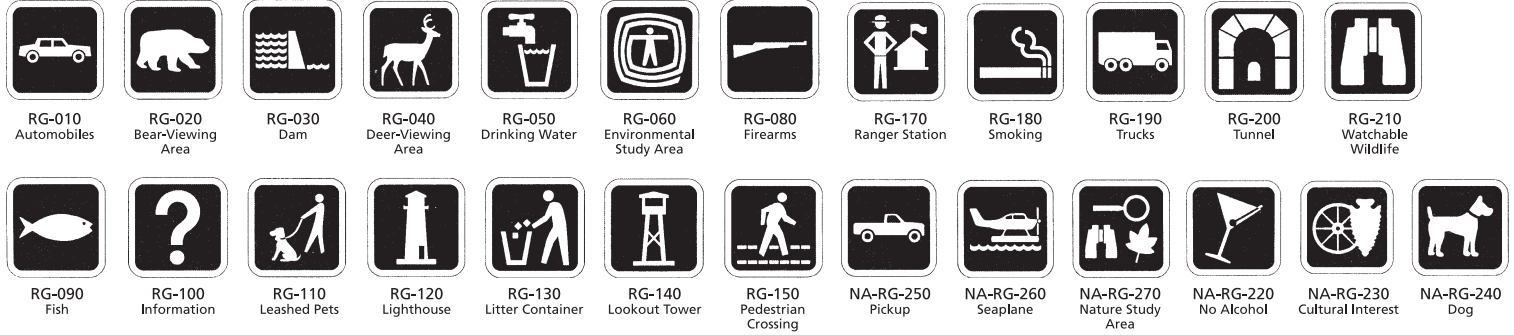

Federal Recreation Symbols • General Information (RG Series)