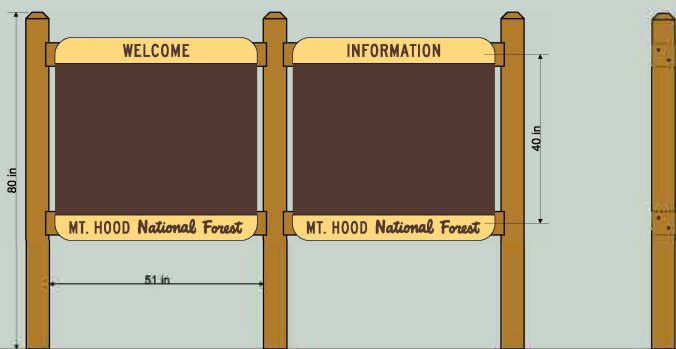

BULLETIN BOARD ASSEMBLY

Richmond Bulletin Board Kit

62" wide

CALL FOR PRICING

Boise Bulletin Board Kit

69" wide

CALL FOR PRICING

Richmond Double Bulletin Board Kit

118.5" wide

CALL FOR PRICING

Ridgeway 50" Bulletin Board Kit

50" wide horizontal crossmember

9' tall vertical post (recommended 32" burial)

	Raw Metal	Brown Powder Coat
Single (holds 1 panel)		
Double (holds 2 panels)		
Triple (holds 3 panels)		

Ridgeway 74" Bulletin Board Kit

74" wide horizontal crossmember

9' tall vertical post (recommended 32" burial)

	Raw Metal	Brown Powder Coat
Single (holds 1 panel)		
Double (holds 2 panels)		
Triple (holds 3 panels)		