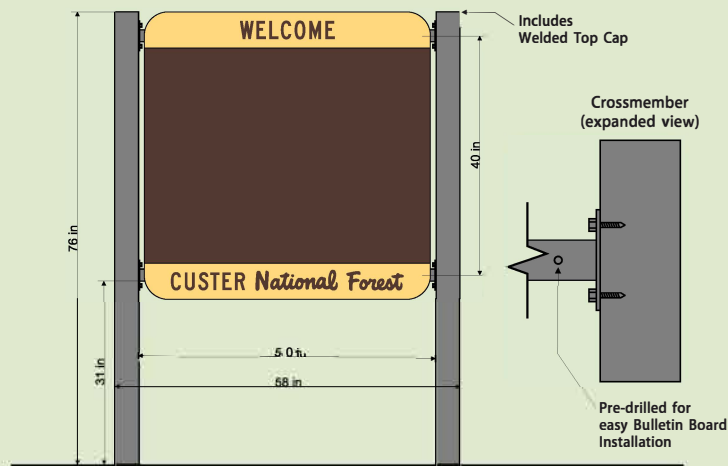

118.5" wide

CALL FOR PRICING

Ridgeway 50" Bulletin Board Kit

50" wide horizontal crossmember

9' tall vertical post (recommended 32" burial)

	Raw Metal	Brown Powder Coat
Single (holds 1 panel)		
Double (holds 2 panels)		
Triple (holds 3 panels)		

Ridgeway 74" Bulletin Board Kit

74" wide horizontal crossmember

9' tall vertical post (recommended 32" burial)

	Raw Metal	Brown Powder Coat
Single (holds 1 panel)		
Double (holds 2 panels)		
Triple (holds 3 panels)		