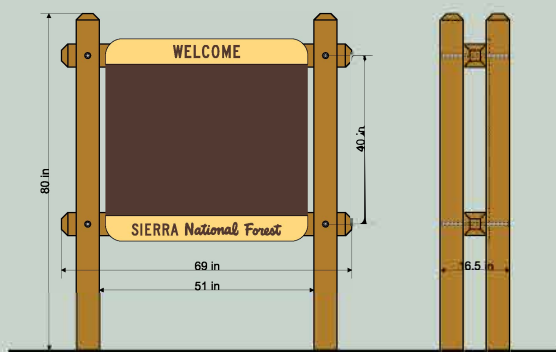

BULLETIN BOARD ASSEMBLY

Richmond Bulletin Board Kit

62" wide

CALL FOR PRICING

Boise Bulletin Board Kit

69" wide

CALL FOR PRICING

Richmond Double Bulletin Board Kit

118.5" wide

CALL FOR PRICING

Ridgeway 50" Bulletin Board Kit

50" wide horizontal crossmember

9' tall vertical post (recommended 32" burial)

	Raw Metal	Brown Powder Coat
Single (holds 1 panel)		
Double (holds 2 panels)		
Triple (holds 3 panels)		

Ridgeway 74" Bulletin Board Kit

74" wide horizontal crossmember

9' tall vertical post (recommended 32" burial)

	Raw Metal	Brown Powder Coat
Single (holds 1 panel)		
Double (holds 2 panels)		
Triple (holds 3 panels)		