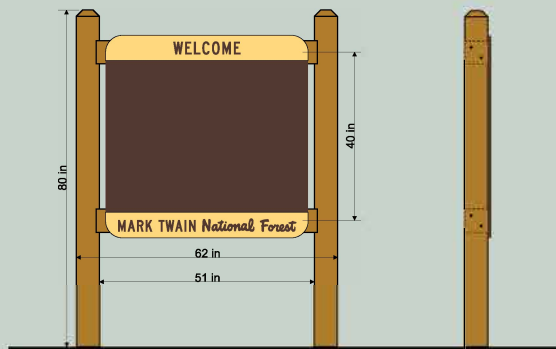

BULLETIN BOARD ASSEMBLY

Richmond Bulletin Board Kit

62" wide

CALL FOR PRICING

Boise Bulletin Board Kit

69" wide

CALL FOR PRICING

Richmond Double Bulletin Board Kit

118.5" wide

CALL FOR PRICING

Ridgeway 50" Bulletin Board Kit

50" wide horizontal crossmember

9' tall vertical post (recommended 32" burial)

	Raw Metal	Brown Powder Coat
Single (holds 1 panel)		
Double (holds 2 panels)		
Triple (holds 3 panels)		

Ridgeway 74" Bulletin Board Kit

74" wide horizontal crossmember

9' tall vertical post (recommended 32" burial)

	Raw Metal	Brown Powder Coat
Single (holds 1 panel)		
Double (holds 2 panels)		
Triple (holds 3 panels)		