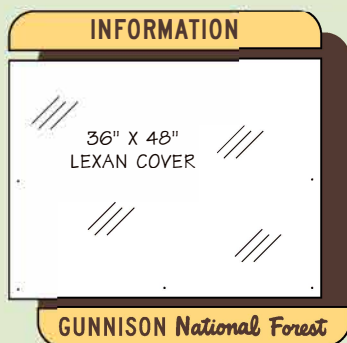

# BULLETIN BOARDS

36" x 48" Bulletin Board	48" x 48" Bulletin Board	72" x 48" Bulletin Board
HDPE Standard Panel (no inside message)	HDPE Standard Panel (no inside message)	HDPE Standard Panel (no inside message)
HDPE Watershed Panel (clear lexan cover)	HDPE Watershed Panel (clear lexan cover)	HDPE Watershed Panel (clear lexan cover)
Cedar Standard Panel (black paint/clear stain)	Cedar Standard Panel (black paint/clear stain)	Cedar Standard Panel (black paint/clear stain)

CALL FOR PRICING

Standard Watershed Panel  
(includes a clear lexan cover)

\*\*Custom Map/Info Panel  
with Digital Graphic Inlay

\*\*Custom Fee Panel  
w/ aluminum channel & sliders

Standard Cedar Panel  
(black paint/clear stain)

## Enclosed Bulletin Boards

Double Door

Single Door

Size	# of doors	Price
18" x 24" x 2"	1	
24" x 36" x 2"	1	
48" x 36" x 2"	2	
48" x 48" x 2"	2	

CALL FOR PRICING

Aluminum Frames  
available in:  
Satin Silver  
or Anodized Brown